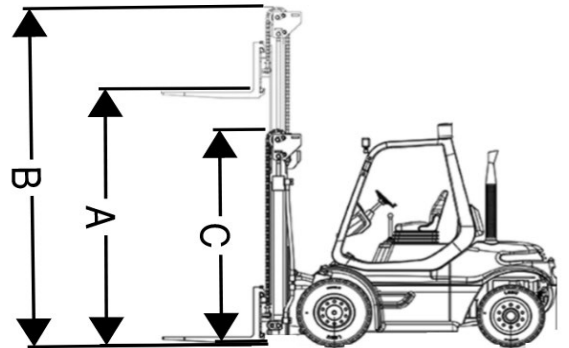

Home of the Rigger Special

MAKE: HOIST	MODEL: FKS15X
UNIT# 112615	SERIAL# 21369
MAXIMUM FORK HEIGHT.....	(A) 121"
OVERALL RAISED HEIGHT.....	(B) 180 1/2"
OVERALL LOWERED HEIGHT.....	(C) 110"
FREE FORK HEIGHT.....	(D) 51"
OVERALL RAISED HEIGHT W/BOOM	(E) _____
OVERALL LOWERED HEIGHT W/BOOM	(F) _____
TRUCK WIDTH.....	(G) 73"
TRUCK LENGTH.....	(H) 146 1/2" + FORKS
FORK LENGTH	6' + 3 1/4" THICK
FORK WIDTH	7 1/4", 63 1/2" MAX SPREAD, 14 3/4" MIN
WEIGHT OF TRUCK	lbs# 37,500
COUNTERWEIGHT(S)	lbs# _____
CAPACITY	lbs# 30,000 @ 30"
GM SPECS:	YES NO X
SIDE SHIFT:	YES X NO
FORK POSITIONERS:	YES X NO
FUEL TYPE:	L.P.: X GAS: DIESEL: ELECTRIC:
HYDRAULIC BOOM:	YES NO
TIRE TYPE:	PNEUMATIC CUSHION X
FRONT TIRE SIZE:	28X10X22
REAR TIRE SIZE:	22X10X16
FILTERS.....	
OIL(P/N):	_____
AIR(P/N):	_____
FUEL(P/N):	_____

ADDITIONAL COMMENTS:
GM 5.7, LP ONLY