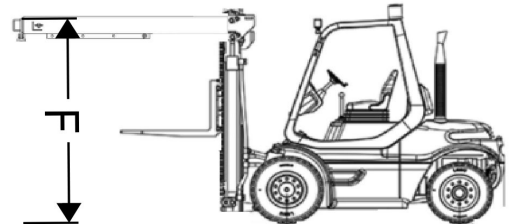

Home of the Rigger Special

MAKE: HOIST	MODEL: FKS15X
UNIT# 112615	SERIAL# 21369
MAXIMUM FORK HEIGHT.....	(A) 121"
OVERALL RAISED HEIGHT.....	(B) 180 1/2"
OVERALL LOWERED HEIGHT.....	(C) 110"
FREE FORK HEIGHT.....	(D) 51"
OVERALL RAISED HEIGHT W/BOOM	(E) _____
OVERALL LOWERED HEIGHT W/BOOM	(F) _____
TRUCK WIDTH.....	(G) 73"
TRUCK LENGTH.....	(H) 146 1/2" + FORKS
FORK LENGTH	6' + 3 1/4" THICK
FORK WIDTH	7 1/4", 63 1/2" MAX SPREAD, 14 3/4" MIN
WEIGHT OF TRUCK	lbs# 37,500
COUNTERWEIGHT(S)	lbs# _____
CAPACITY	lbs# 30,000 @ 30"
GM SPECS:	YES NO X
SIDE SHIFT:	YES X NO
FORK POSITIONERS:	YES X NO
FUEL TYPE:	L.P.: X GAS: DIESEL: ELECTRIC:
HYDRAULIC BOOM:	YES NO
TIRE TYPE:	PNEUMATIC CUSHION X
FRONT TIRE SIZE:	28X10X22
REAR TIRE SIZE:	22X10X16
FILTERS.....	
OIL(P/N):	_____
AIR(P/N):	_____
FUEL(P/N):	_____

ADDITIONAL COMMENTS:
GM 5.7, LP ONLY