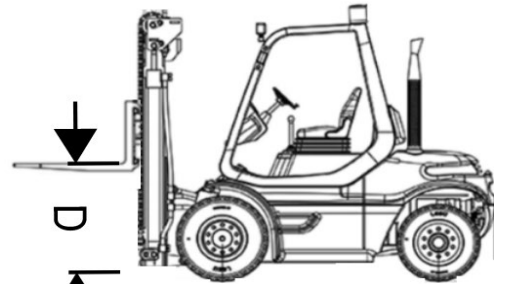

Home of the Rigger Special

MAKE: HOIST	MODEL: FKS15X
UNIT# 112615	SERIAL# 21369
MAXIMUM FORK HEIGHT.....	(A) 121"
OVERALL RAISED HEIGHT.....	(B) 180 1/2"
OVERALL LOWERED HEIGHT.....	(C) 110"
FREE FORK HEIGHT.....	(D) 51"
OVERALL RAISED HEIGHT W/BOOM	(E) _____
OVERALL LOWERED HEIGHT W/BOOM	(F) _____
TRUCK WIDTH.....	(G) 73"
TRUCK LENGTH.....	(H) 146 1/2" + FORKS
FORK LENGTH	6' + 3 1/4" THICK
FORK WIDTH	7 1/4", 63 1/2" MAX SPREAD, 14 3/4" MIN
WEIGHT OF TRUCK	lbs# 37,500
COUNTERWEIGHT(S)	lbs# _____
CAPACITY	lbs# 30,000 @ 30"
GM SPECS:	YES NO X
SIDE SHIFT:	YES X NO
FORK POSITIONERS:	YES X NO
FUEL TYPE:	L.P.: X GAS: DIESEL: ELECTRIC:
HYDRAULIC BOOM:	YES NO
TIRE TYPE:	PNEUMATIC CUSHION X
FRONT TIRE SIZE:	28X10X22
REAR TIRE SIZE:	22X10X16
FILTERS.....	
OIL(P/N):	_____
AIR(P/N):	_____
FUEL(P/N):	_____

ADDITIONAL COMMENTS:
GM 5.7, LP ONLY