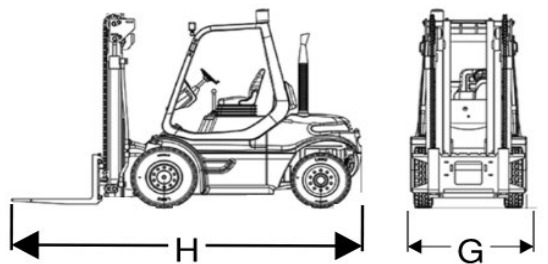

Home of the Rigger Special

MAKE: HOIST	MODEL: FKS15X
UNIT# 112615	SERIAL# 21369
MAXIMUM FORK HEIGHT.....	(A) 121"
OVERALL RAISED HEIGHT.....	(B) 180 1/2"
OVERALL LOWERED HEIGHT.....	(C) 110"
FREE FORK HEIGHT.....	(D) 51"
OVERALL RAISED HEIGHT W/BOOM	(E) _____
OVERALL LOWERED HEIGHT W/BOOM	(F) _____
TRUCK WIDTH.....	(G) 73"
TRUCK LENGTH.....	(H) 146 1/2" + FORKS
FORK LENGTH	6' + 3 1/4" THICK
FORK WIDTH	7 1/4", 63 1/2" MAX SPREAD, 14 3/4" MIN
WEIGHT OF TRUCK	lbs# 37,500
COUNTERWEIGHT(S)	lbs# _____
CAPACITY	lbs# 30,000 @ 30"
GM SPECS:	YES NO X
SIDE SHIFT:	YES X NO
FORK POSITIONERS:	YES X NO
FUEL TYPE:	L.P.: X GAS: DIESEL: ELECTRIC:
HYDRAULIC BOOM:	YES NO
TIRE TYPE:	PNEUMATIC CUSHION X
FRONT TIRE SIZE:	28X10X22
REAR TIRE SIZE:	22X10X16
FILTERS.....	
OIL(P/N):	_____
AIR(P/N):	_____
FUEL(P/N):	_____

ADDITIONAL COMMENTS:
GM 5.7, LP ONLY