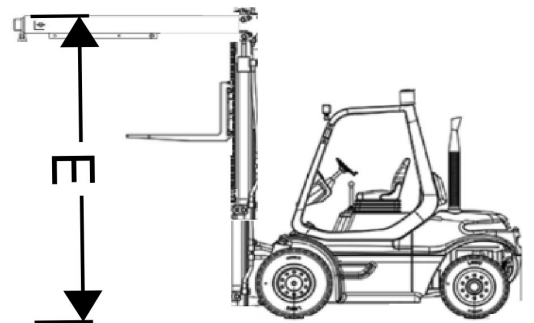

Home of the Rigger Special

MAKE: HOIST	MODEL: FKS15X
UNIT# 112615	SERIAL# 21369
MAXIMUM FORK HEIGHT.....	(A) 121"
OVERALL RAISED HEIGHT.....	(B) 180 1/2"
OVERALL LOWERED HEIGHT.....	(C) 110"
FREE FORK HEIGHT.....	(D) 51"
OVERALL RAISED HEIGHT W/BOOM	(E) _____
OVERALL LOWERED HEIGHT W/BOOM	(F) _____
TRUCK WIDTH.....	(G) 73"
TRUCK LENGTH.....	(H) 146 1/2" + FORKS
FORK LENGTH	6' + 3 1/4" THICK
FORK WIDTH	7 1/4", 63 1/2" MAX SPREAD, 14 3/4" MIN
WEIGHT OF TRUCK	lbs# 37,500
COUNTERWEIGHT(S)	lbs# _____
CAPACITY	lbs# 30,000 @ 30"
GM SPECS:	YES NO X
SIDE SHIFT:	YES X NO
FORK POSITIONERS:	YES X NO
FUEL TYPE:	L.P.: X GAS: DIESEL: ELECTRIC:
HYDRAULIC BOOM:	YES NO
TIRE TYPE:	PNEUMATIC CUSHION X
FRONT TIRE SIZE:	28X10X22
REAR TIRE SIZE:	22X10X16
FILTERS.....	
OIL(P/N):	_____
AIR(P/N):	_____
FUEL(P/N):	_____

ADDITIONAL COMMENTS:
GM 5.7, LP ONLY