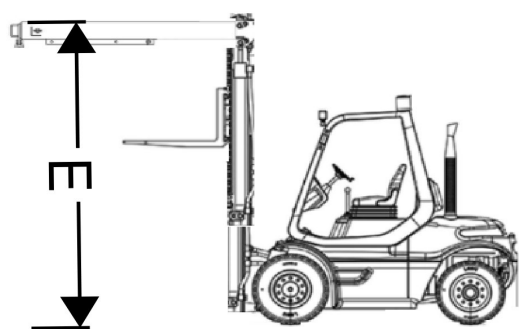

Home of the Rigger Special

MAKE: RICO	MODEL: WR-40
UNIT# 510110	SERIAL# R-13539
MAXIMUM FORK HEIGHT.....	(A) 128"
OVERALL RAISED HEIGHT.....	(B) 168"
OVERALL LOWERED HEIGHT.....	(C) 88"
FREE FORK HEIGHT.....	(D) 10"
OVERALL RAISED HEIGHT W/BOOM	(E) _____
OVERALL LOWERED HEIGHT W/BOOM	(F) _____
TRUCK WIDTH.....	(G) 45"
TRUCK LENGTH.....	(H) 78" LESS FORKS
FORK LENGTH	42"
FORK WIDTH	4"
WEIGHT OF TRUCK	lbs# 6,050 LESS BATTERY (1200 BATTERY)
COUNTERWEIGHT(S)	lbs# FIXED WEIGHT
CAPACITY	lbs# 4,000 @ 24"
GM SPECS:	YES NO X
SIDE SHIFT:	YES NO
FORK POSITIONERS:	YES NO
FUEL TYPE:	L.P.: GAS: DIESEL: ELECTRIC: X
HYDRAULIC BOOM:	YES NO
TIRE TYPE:	PNEUMATIC CUSHION X
FRONT TIRE SIZE:	_____
REAR TIRE SIZE:	_____
FILTERS.....	_____
OIL(P/N):	_____
AIR(P/N):	_____
FUEL(P/N):	_____

ADDITIONAL COMMENTS:  
FORK REACH EXTENSION 23" OUT  
 \_\_\_\_\_  
 \_\_\_\_\_