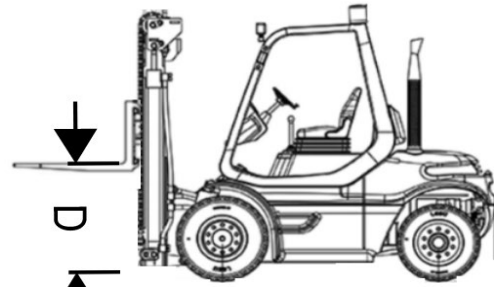

Home of the Rigger Special

MAKE: RICO	MODEL: WR-40
UNIT# 510110	SERIAL# R-13539
MAXIMUM FORK HEIGHT.....	(A) 128"
OVERALL RAISED HEIGHT.....	(B) 168"
OVERALL LOWERED HEIGHT.....	(C) 88"
FREE FORK HEIGHT.....	(D) 10"
OVERALL RAISED HEIGHT W/BOOM	(E) _____
OVERALL LOWERED HEIGHT W/BOOM	(F) _____
TRUCK WIDTH.....	(G) 45"
TRUCK LENGTH.....	(H) 78" LESS FORKS
FORK LENGTH	42"
FORK WIDTH	4"
WEIGHT OF TRUCK	lbs# 6,050 LESS BATTERY (1200 BATTERY)
COUNTERWEIGHT(S)	lbs# FIXED WEIGHT
CAPACITY	lbs# 4,000 @ 24"
GM SPECS:	YES NO X
SIDE SHIFT:	YES NO
FORK POSITIONERS:	YES NO
FUEL TYPE:	L.P.: GAS: DIESEL: ELECTRIC: X
HYDRAULIC BOOM:	YES NO
TIRE TYPE:	PNEUMATIC CUSHION X
FRONT TIRE SIZE:	_____
REAR TIRE SIZE:	_____
FILTERS.....	_____
OIL(P/N):	_____
AIR(P/N):	_____
FUEL(P/N):	_____

ADDITIONAL COMMENTS:  
FORK REACH EXTENSION 23" OUT  
 \_\_\_\_\_  
 \_\_\_\_\_