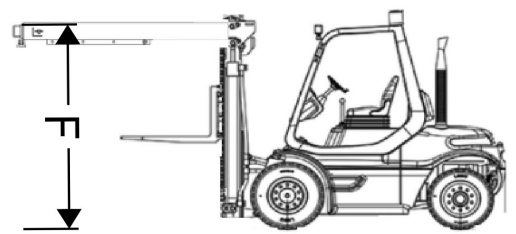

Home of the Rigger Special

MAKE: RICO	MODEL: WR-40
UNIT# 510110	SERIAL# R-13539
MAXIMUM FORK HEIGHT.....	(A) 128"
OVERALL RAISED HEIGHT.....	(B) 168"
OVERALL LOWERED HEIGHT.....	(C) 88"
FREE FORK HEIGHT.....	(D) 10"
OVERALL RAISED HEIGHT W/BOOM	(E) _____
OVERALL LOWERED HEIGHT W/BOOM	(F) _____
TRUCK WIDTH.....	(G) 45"
TRUCK LENGTH.....	(H) 78" LESS FORKS
FORK LENGTH	42"
FORK WIDTH	4"
WEIGHT OF TRUCK	lbs# 6,050 LESS BATTERY (1200 BATTERY)
COUNTERWEIGHT(S)	lbs# FIXED WEIGHT
CAPACITY	lbs# 4,000 @ 24"
GM SPECS:	YES NO X
SIDE SHIFT:	YES NO
FORK POSITIONERS:	YES NO
FUEL TYPE:	L.P.: GAS: DIESEL: ELECTRIC: X
HYDRAULIC BOOM:	YES NO
TIRE TYPE:	PNEUMATIC CUSHION X
FRONT TIRE SIZE:	_____
REAR TIRE SIZE:	_____
FILTERS.....	_____
OIL(P/N):	_____
AIR(P/N):	_____
FUEL(P/N):	_____

ADDITIONAL COMMENTS:  
FORK REACH EXTENSION 23" OUT  
 \_\_\_\_\_  
 \_\_\_\_\_