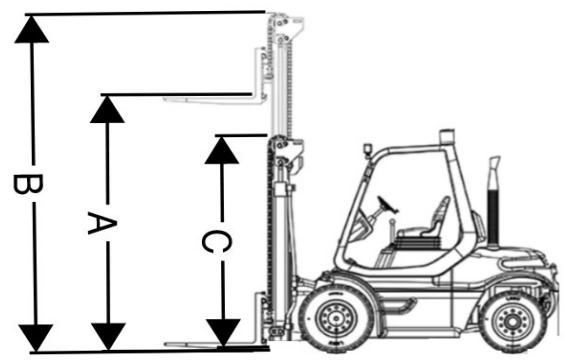

Home of the Rigger Special

MAKE: RICO	MODEL: WR-40
UNIT# 510110	SERIAL# R-13539
MAXIMUM FORK HEIGHT.....	(A) 128"
OVERALL RAISED HEIGHT.....	(B) 168"
OVERALL LOWERED HEIGHT.....	(C) 88"
FREE FORK HEIGHT.....	(D) 10"
OVERALL RAISED HEIGHT W/BOOM	(E) _____
OVERALL LOWERED HEIGHT W/BOOM	(F) _____
TRUCK WIDTH.....	(G) 45"
TRUCK LENGTH.....	(H) 78" LESS FORKS
FORK LENGTH	42"
FORK WIDTH	4"
WEIGHT OF TRUCK	lbs# 6,050 LESS BATTERY (1200 BATTERY)
COUNTERWEIGHT(S)	lbs# FIXED WEIGHT
CAPACITY	lbs# 4,000 @ 24"
GM SPECS:	YES NO X
SIDE SHIFT:	YES NO
FORK POSITIONERS:	YES NO
FUEL TYPE:	L.P.: GAS: DIESEL: ELECTRIC: X
HYDRAULIC BOOM:	YES NO
TIRE TYPE:	PNEUMATIC CUSHION X
FRONT TIRE SIZE:	_____
REAR TIRE SIZE:	_____
FILTERS.....	_____
OIL(P/N):	_____
AIR(P/N):	_____
FUEL(P/N):	_____

ADDITIONAL COMMENTS:  
FORK REACH EXTENSION 23" OUT  
 \_\_\_\_\_  
 \_\_\_\_\_