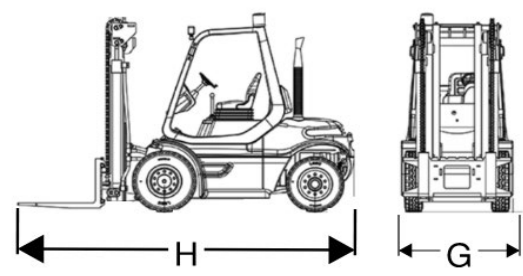

Home of the Rigger Special

MAKE: RICO	MODEL: WR-40
UNIT# 510110	SERIAL# R-13539
MAXIMUM FORK HEIGHT.....	(A) 128"
OVERALL RAISED HEIGHT.....	(B) 168"
OVERALL LOWERED HEIGHT.....	(C) 88"
FREE FORK HEIGHT.....	(D) 10"
OVERALL RAISED HEIGHT W/BOOM	(E) _____
OVERALL LOWERED HEIGHT W/BOOM	(F) _____
TRUCK WIDTH.....	(G) 45"
TRUCK LENGTH.....	(H) 78" LESS FORKS
FORK LENGTH	42"
FORK WIDTH	4"
WEIGHT OF TRUCK	lbs# 6,050 LESS BATTERY (1200 BATTERY)
COUNTERWEIGHT(S)	lbs# FIXED WEIGHT
CAPACITY	lbs# 4,000 @ 24"
GM SPECS:	YES NO X
SIDE SHIFT:	YES NO
FORK POSITIONERS:	YES NO
FUEL TYPE:	L.P.: GAS: DIESEL: ELECTRIC: X
HYDRAULIC BOOM:	YES NO
TIRE TYPE:	PNEUMATIC CUSHION X
FRONT TIRE SIZE:	_____
REAR TIRE SIZE:	_____
FILTERS.....	_____
OIL(P/N):	_____
AIR(P/N):	_____
FUEL(P/N):	_____

ADDITIONAL COMMENTS:  
FORK REACH EXTENSION 23" OUT  
 \_\_\_\_\_  
 \_\_\_\_\_